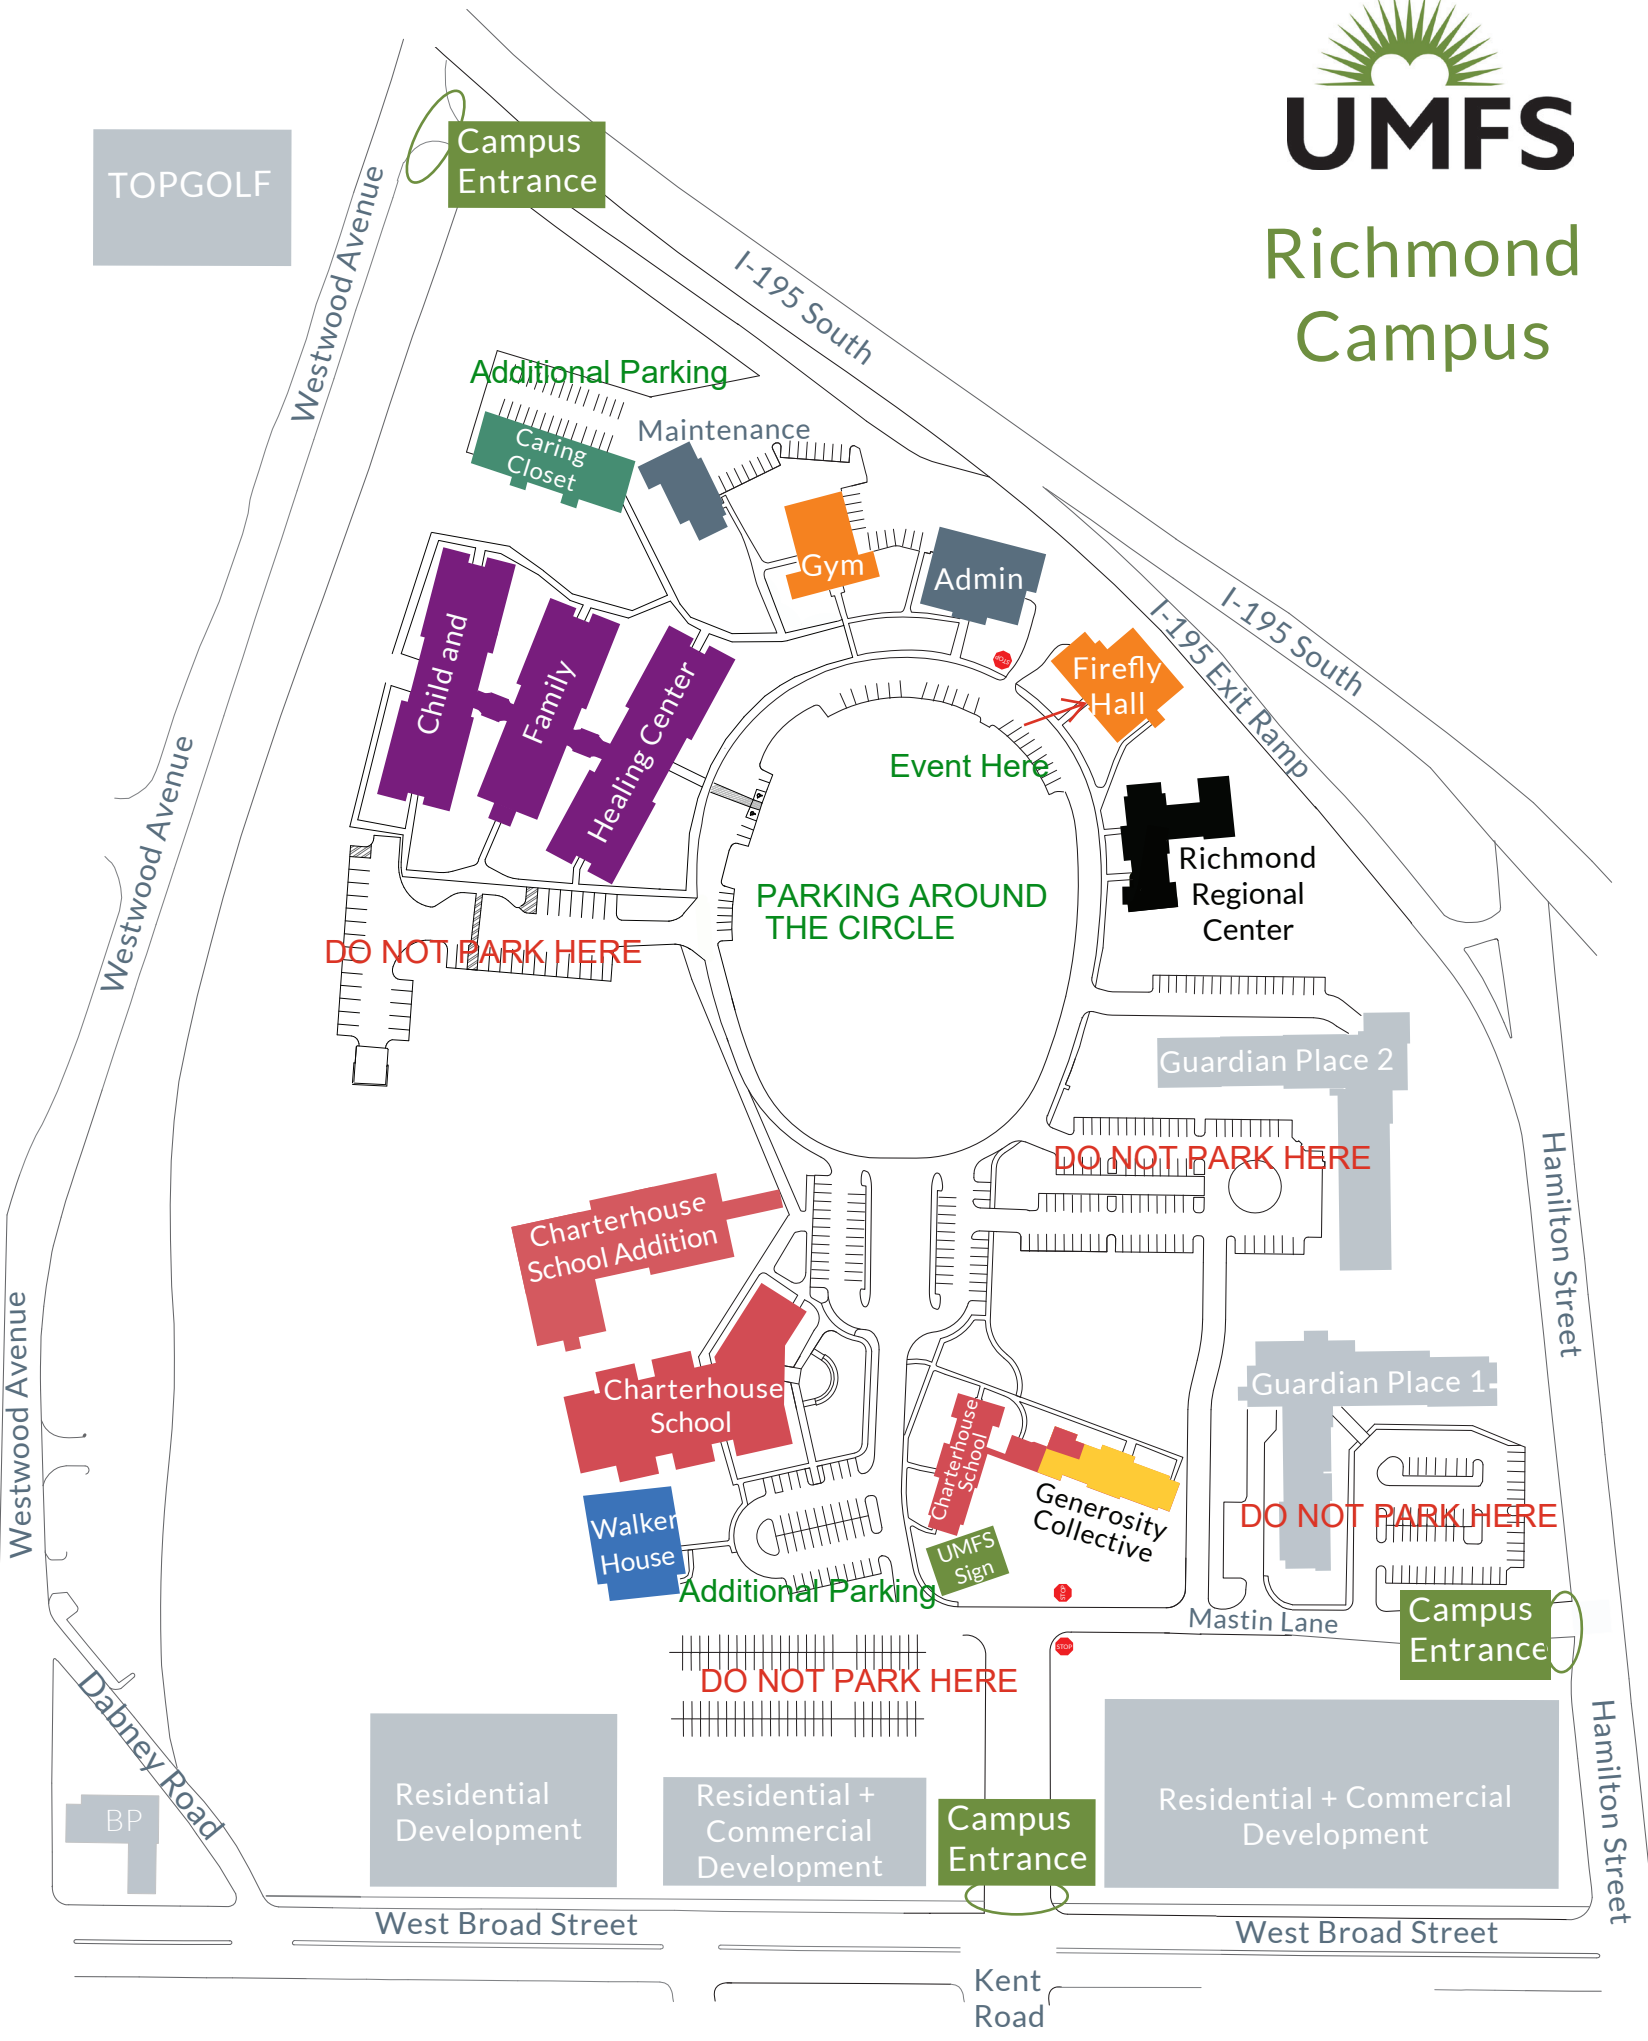

Richmond Campus

TOPGOLF

Campus Entrance

Additional Parking

Maintenance

Caring Closet

Gym

Admin

Child and Family

Healing Center

Firefly Hall

Event Here

PARKING AROUND THE CIRCLE

Richmond Regional Center

DO NOT PARK HERE

Guardian Place 2

DO NOT PARK HERE

Charterhouse School Addition

Charterhouse School

Walker House

Charterhouse School

Generosity Collective

Additional Parking

UMFS Sign

West Broad Street

West Broad Street

Kent Road